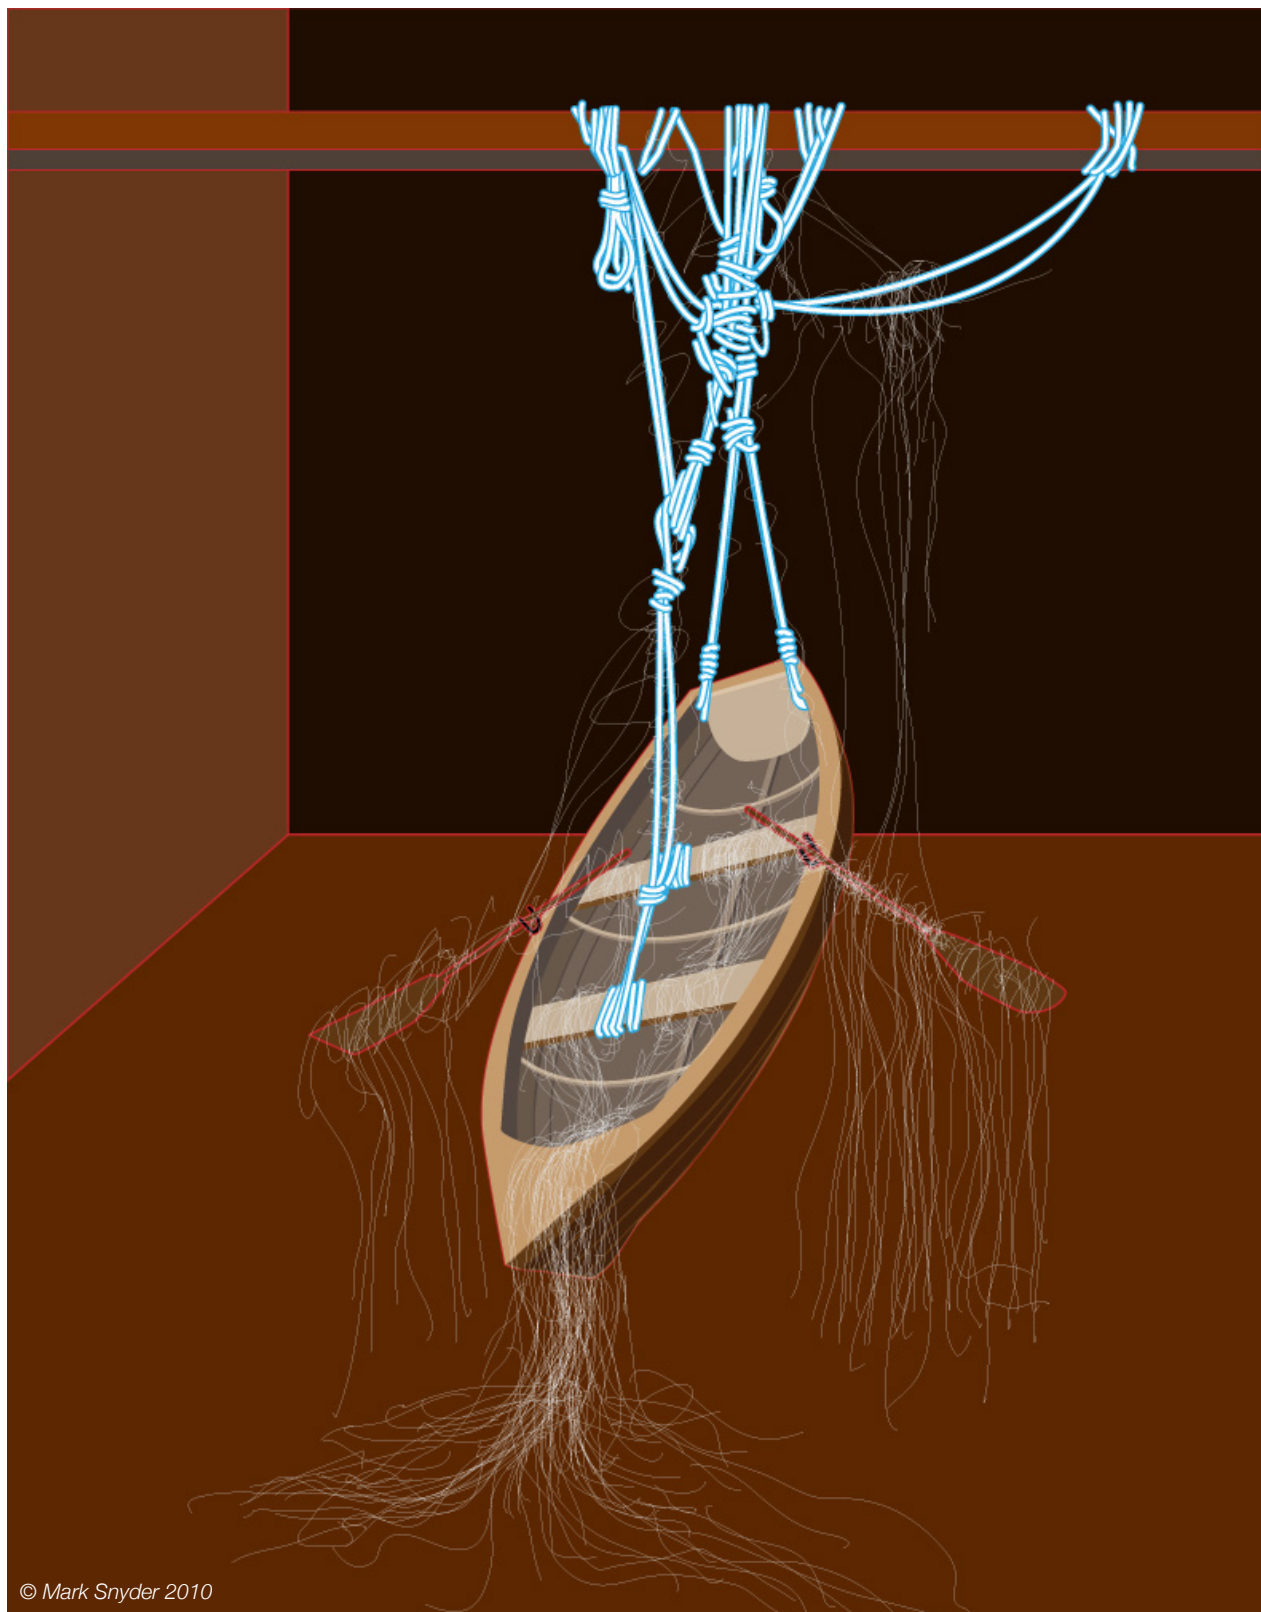

HALLWALLS CALL FOR SUBMISSIONS

ARTISTS & MODELS 2010

....a "STIMULUS" for the rest of us....

© Mark Snyder 2010

Artist Info: Mark J Snyder
469 West Broadway
Boston, MA 02127

617-413-9505
msnyder@cafedesade.com
www.cafedesade.com

© Mark Snyder 2010

Title: **Broken Gondola**

Proposal:

To suspend a small watercraft such as a wooden rowboat by a mass of ropes and knot work. The boat will then be covered in fishing line which will spill out onto the ground.

Details:

The work will require a boat, several hundred yards of rope, many spools of monofilament and one or more exposed beams or joists appropriate to carry the weight of the craft. The beams should be of a type that either allow the ropes to be looped over or eye-hooks drilled into them.

The space ideally should be no less than 12' x 12' x 12'. The greater the height the more dramatic the work. A spacious stairwell or empty elevator shaft could present a dynamic opportunity for viewers of the work.